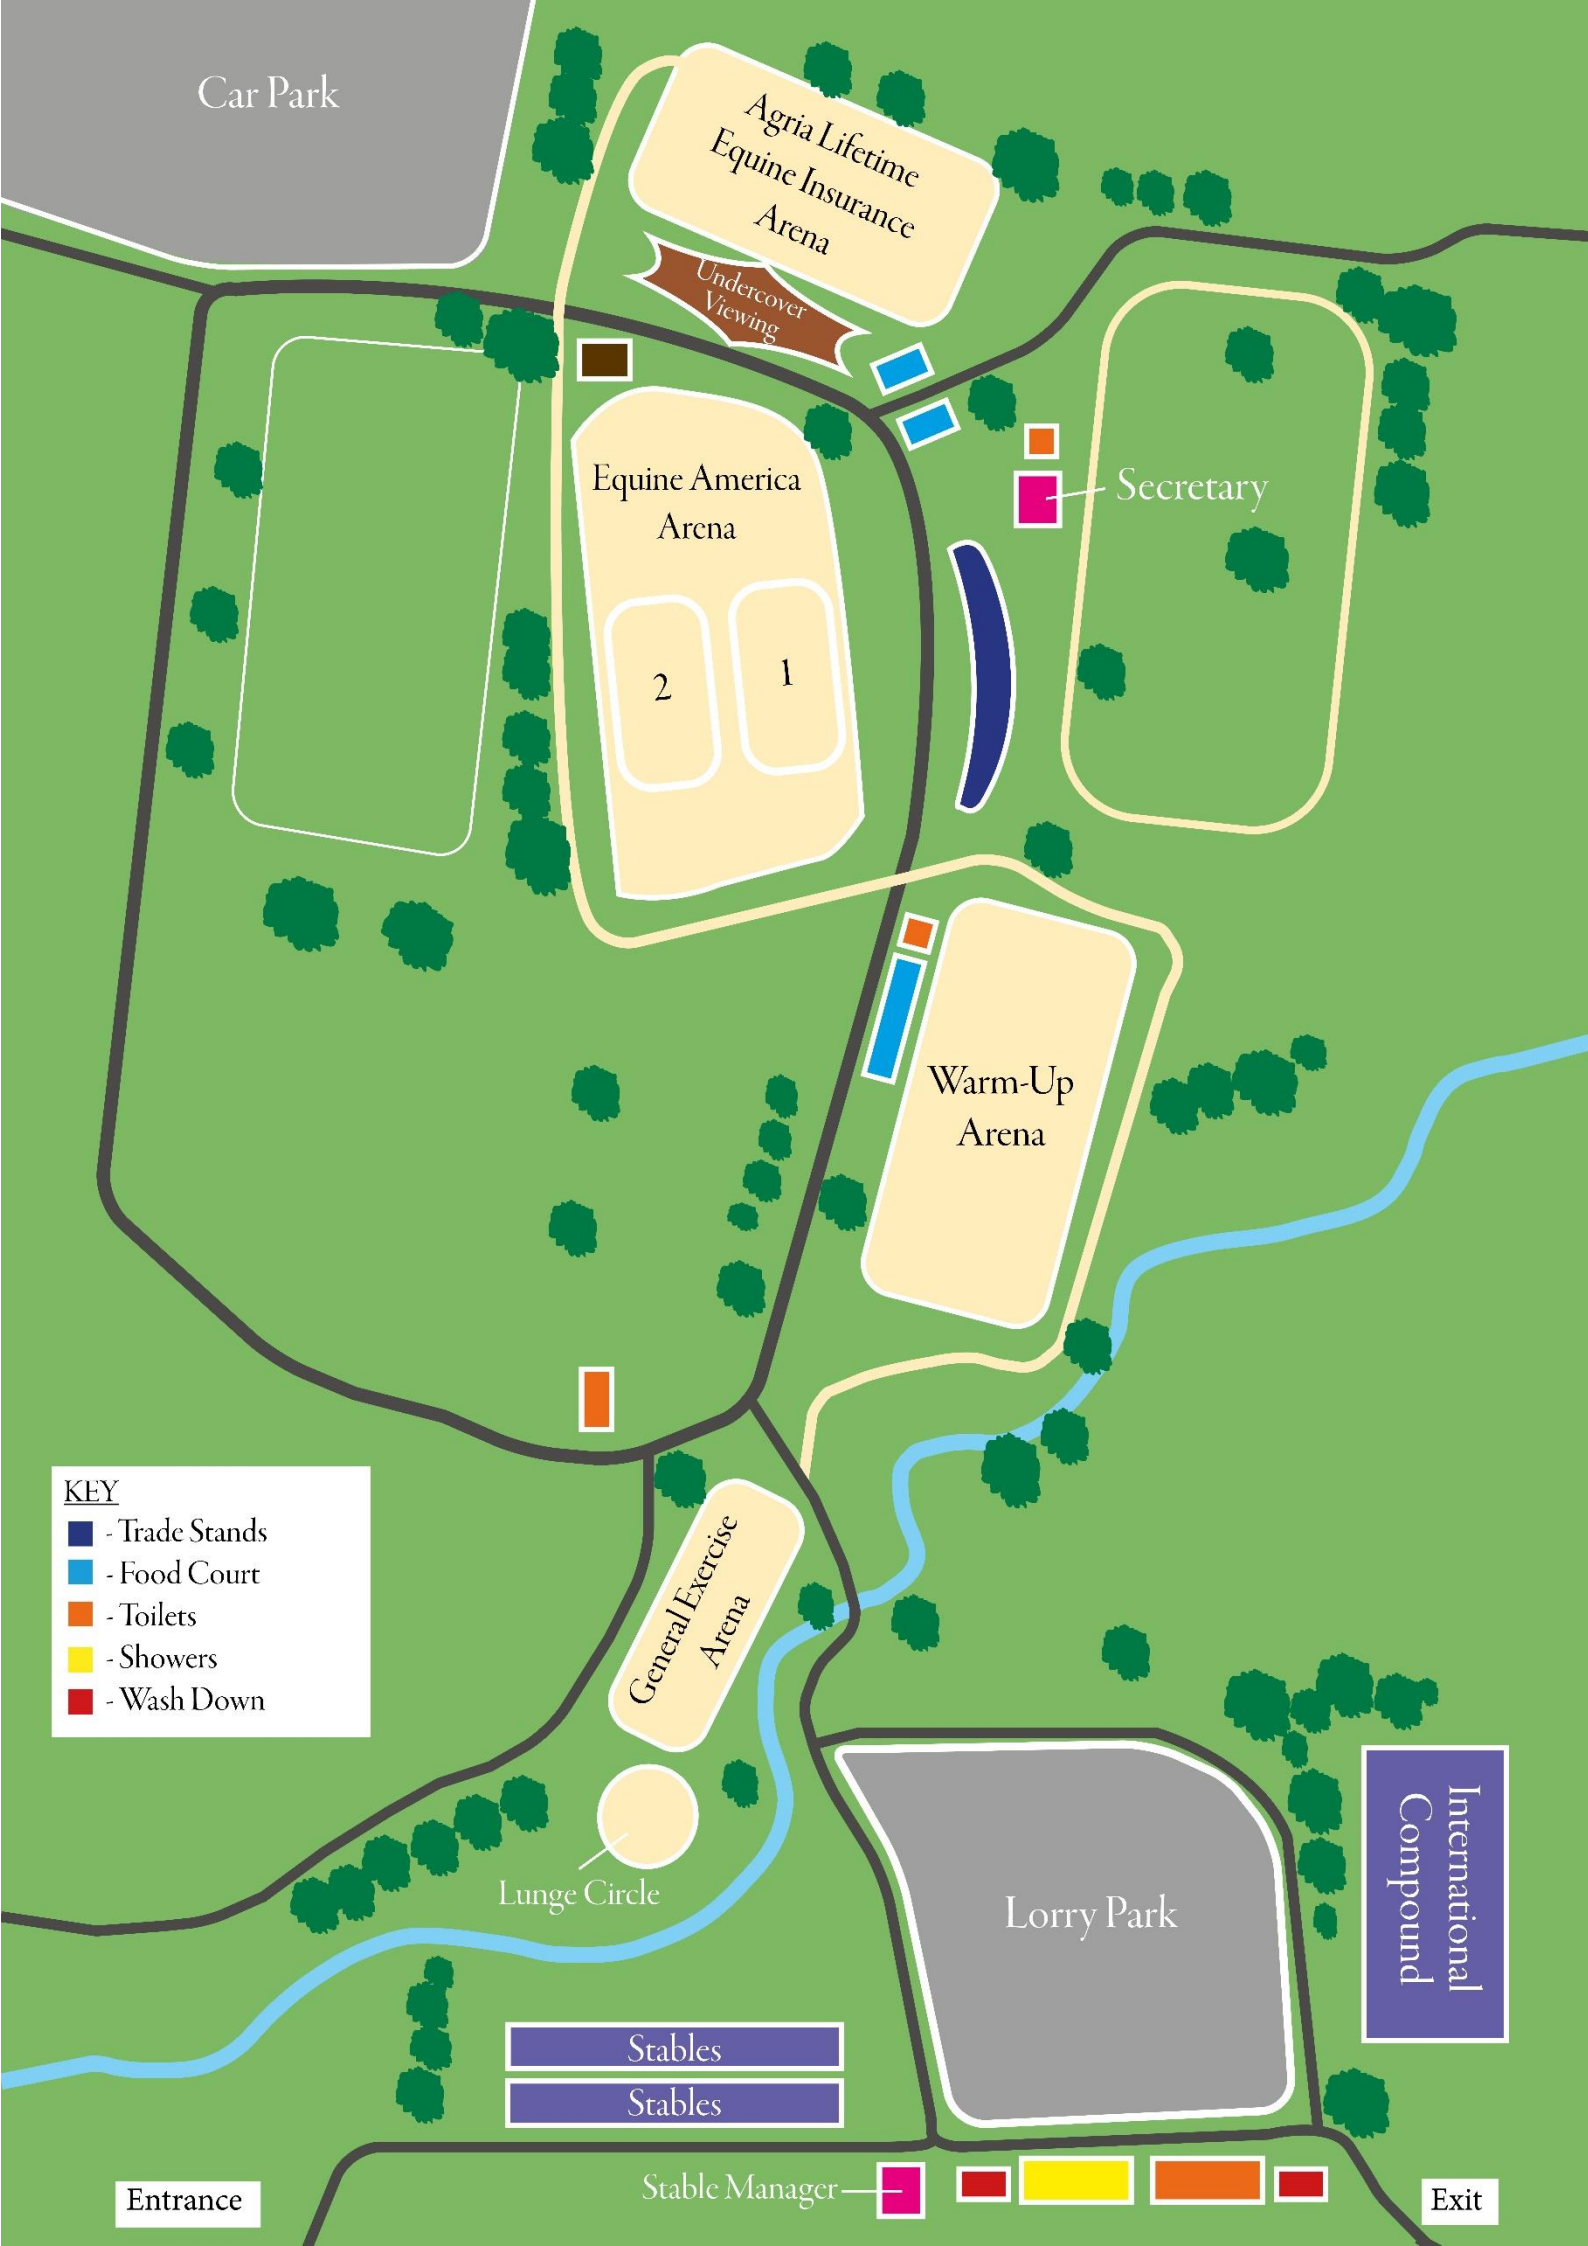

Car Park

Agria Lifetime
Equine Insurance
Arena

Undercover
Viewing

Equine America
Arena

2

1

Secretary

Warm-Up
Arena

General Exercise
Arena

Lunge Circle

Lorry Park

International
Compound

Stables

Stables

Entrance

Stable Manager

Exit

KEY

- - Trade Stands
- - Food Court
- - Toilets
- - Showers
- - Wash Down

■
■
■
■
■